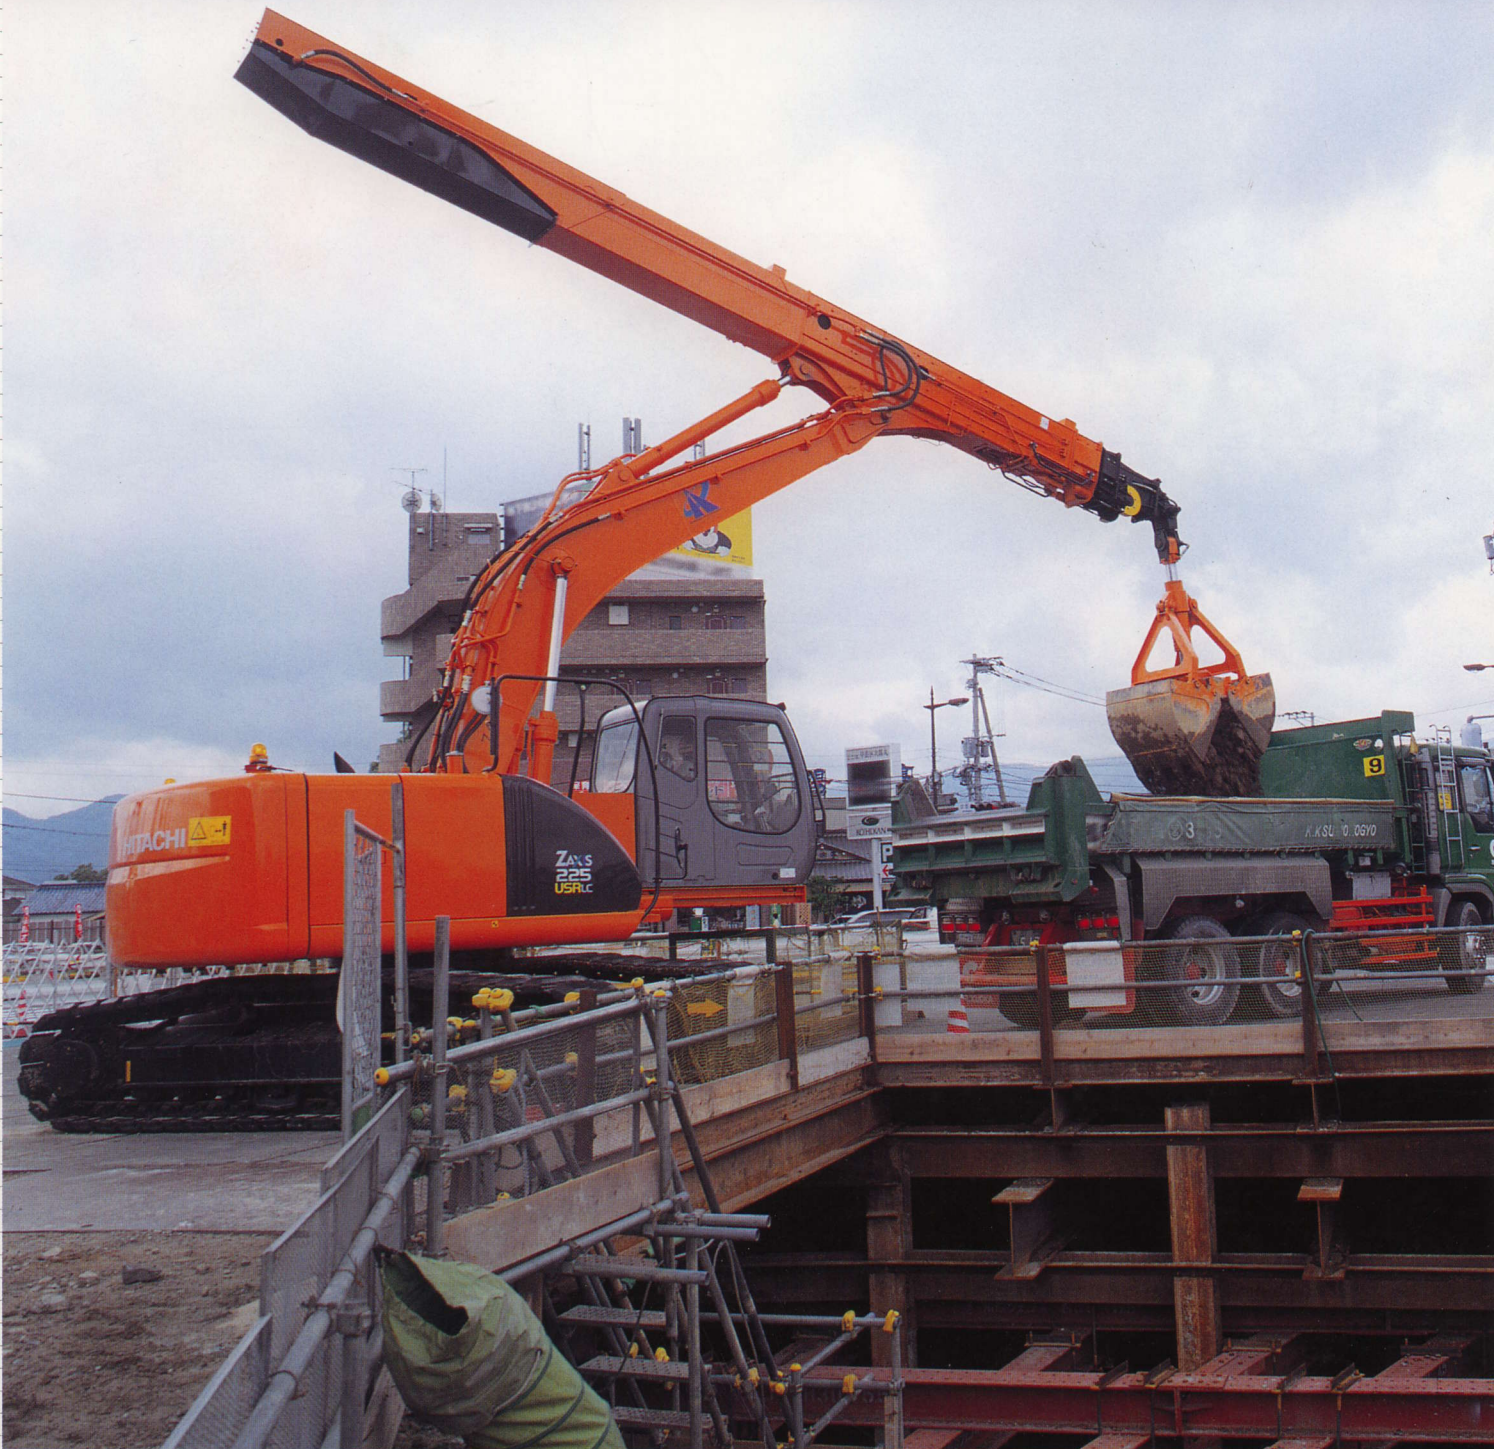

"Chameleon" Clamshell

HITACHI

ZAXIS 200LC
ZAXIS 225USRLC
ZAXIS 330LC

A P P L I C A T I O N

"Chameleon" Clamshell

< Rope Telescopic type Clamshell >

Deeper, Faster and Greater Force.

Faster Extension and Retraction

Powerful Digging

20 t Class

Large Bucket Capacity

0.8m³

Deep Digging Depth

21.2m

30 t Class

Large Bucket Capacity

1.3m³

Deep Digging Depth

25.2m